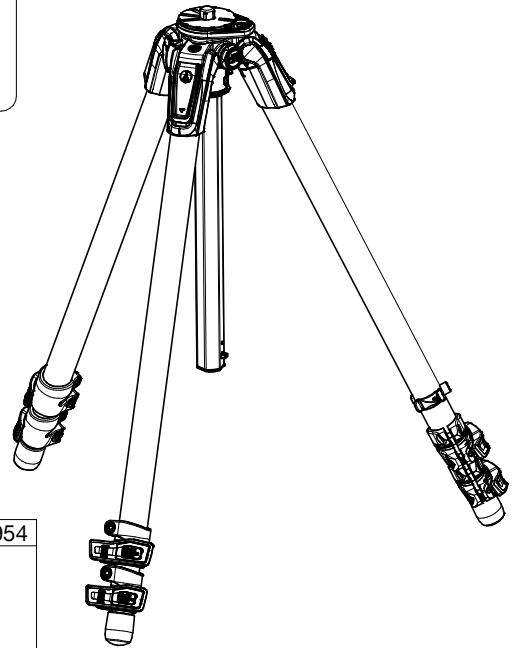

Manfrotto
Imagine More

ART. MT055CXPRO3

R002,36

R503,89

R103914

R3,7630 (SCREW M6)

R103990

Tool (TORX T25) included in :

- Spare part R103951
- Spare part R103952
- Spare part R103984
- Spare part R103985

TO BE MOUNTED ON TUBES

R190,619

TO BE MOUNTED ON CLAMPING-COLLARS

R440,05

R103954

set of n°3 pcs

R103973